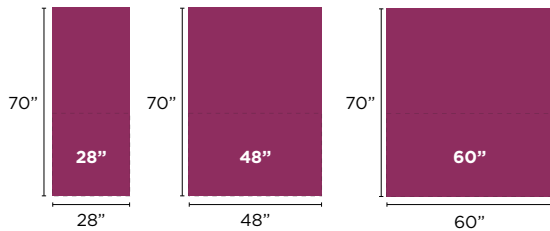

RUNNERS

Table runners are a quick way to dress up a standard, solid table throw. They cover tables front, top and a portion of the back.

PRICING*

28" Table Runner c

1	2-5	6-11	12-24
\$210.42	\$190.38	\$180.36	\$160.32

48" Table Runner c

1	2-5	6-11	12-24
\$225.45	\$205.41	\$190.38	\$170.34

60" Table Runner c

1	2-5	6-11	12-24
\$240.48	\$220.44	\$200.4	\$180.36

DRAPES

Our table drapes 'drape' across to cover the front, sides and some of the back of 4', 6' and 8' tables. The table cloth has a flowing look as it sits on the table.