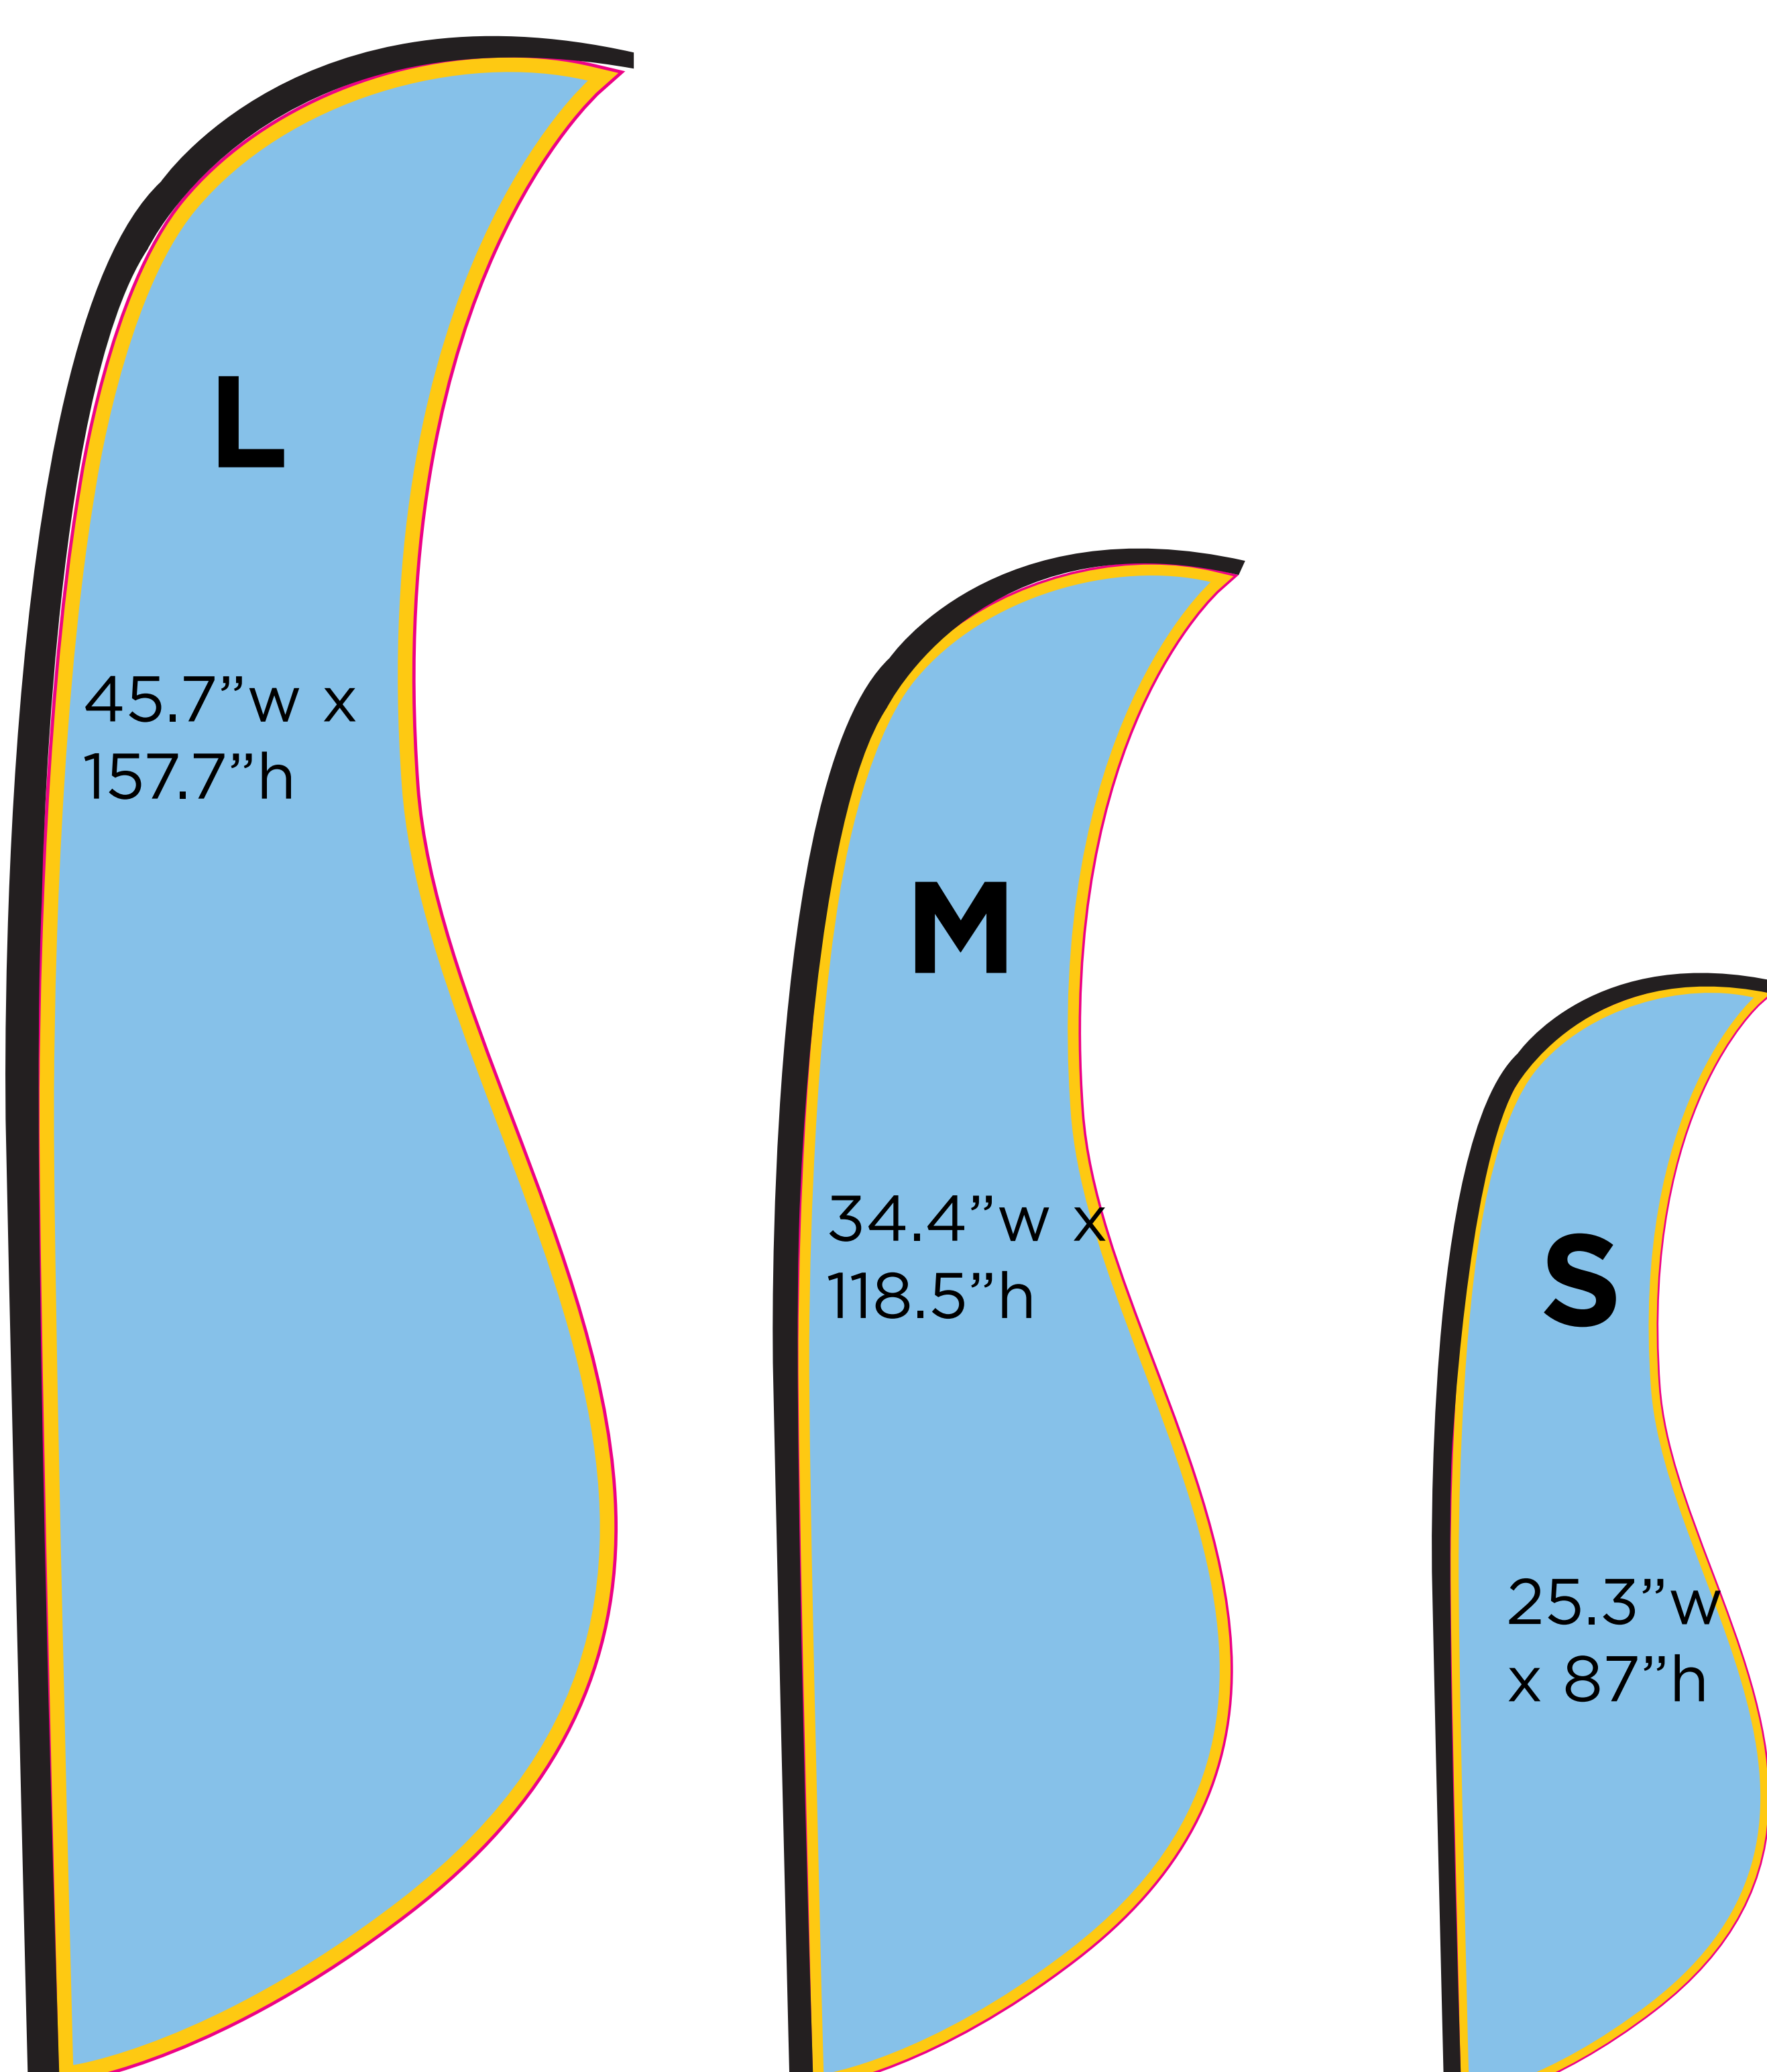

10% SCALE FLAG TEMPLATES

FILE FORMATS:

.ai, .eps, .cdr, .pdf

- These templates are all set at 10% scale to exact size
- Do not change the size or shape of the template
- Please convert all text to outlines/curves and embed all images prior to sending
- Ensure all art is CMYK or Pantone Coated
- No RGB

TEAR DROP

RECTANGULAR

FEATHER

BLADE