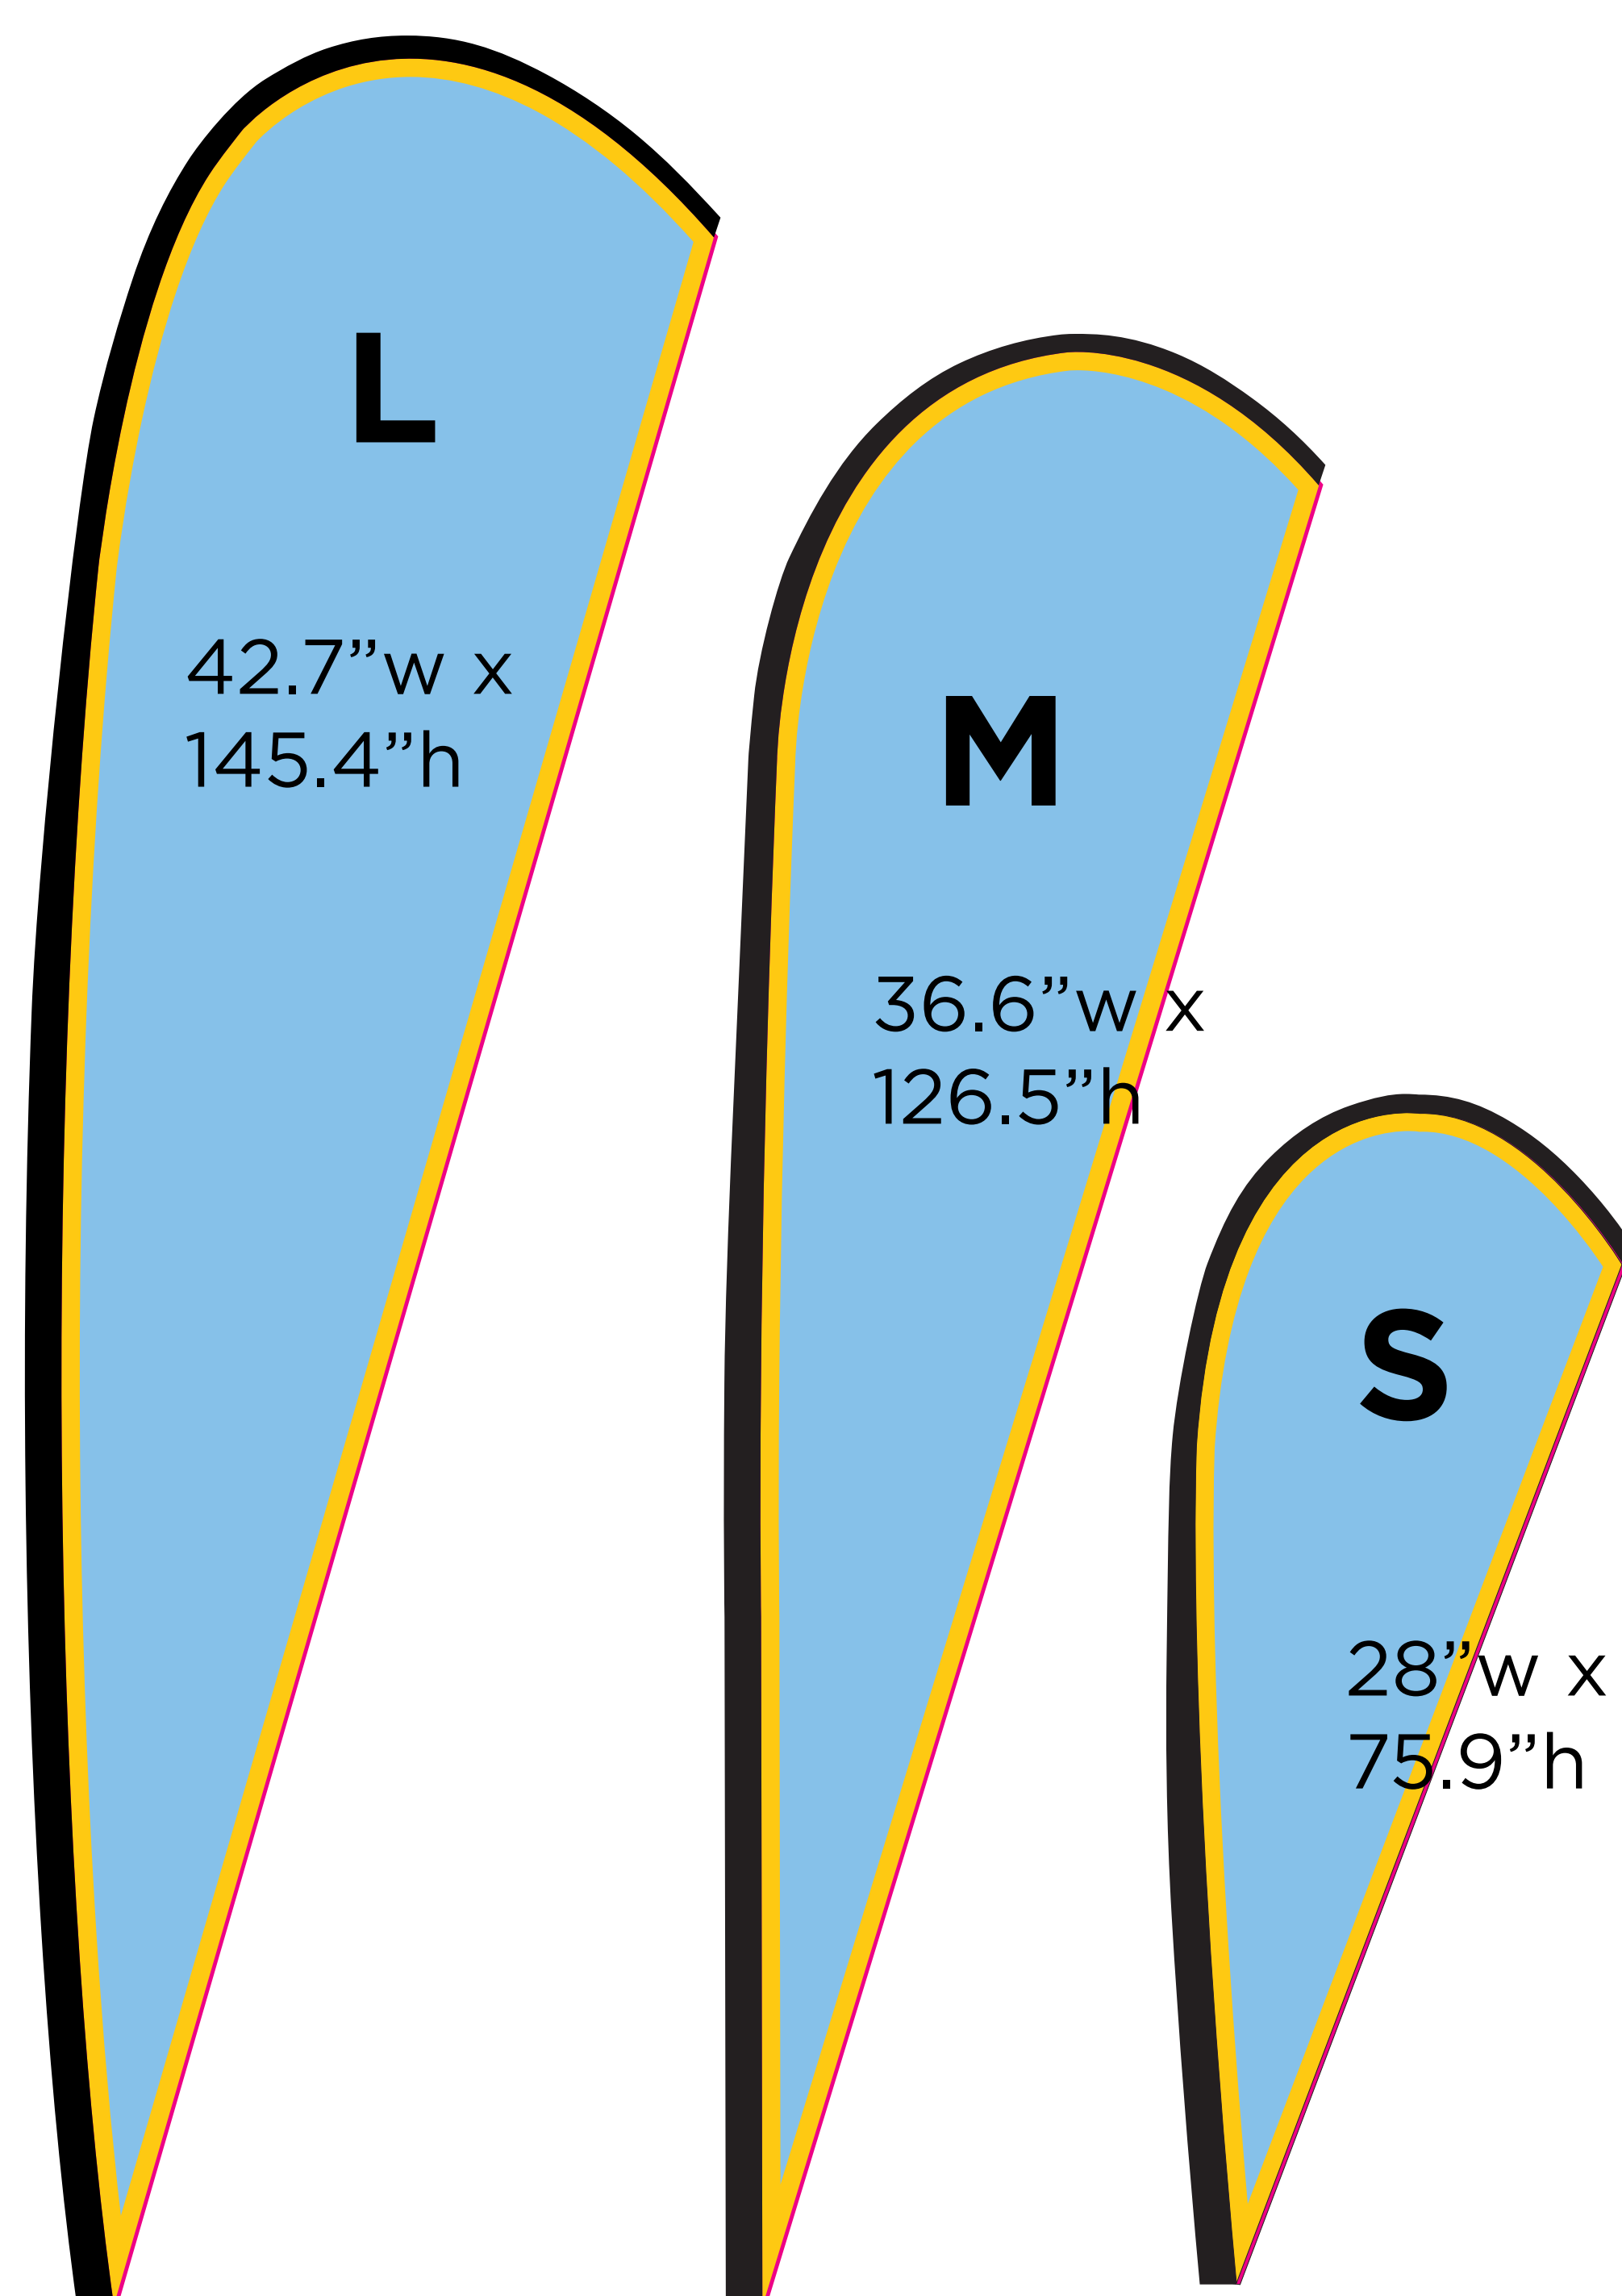

10% SCALE FLAG TEMPLATES

FILE FORMATS:

.ai, .eps, .cdr, .pdf

- These templates are all set at 10% scale to exact size
- Do not change the size or shape of the template
- Please convert all text to outlines/curves and embed all images prior to sending
- Ensure all art is CMYK or Pantone Coated
- No RGB

TEAR DROP

RECTANGULAR

FEATHER

BLADE