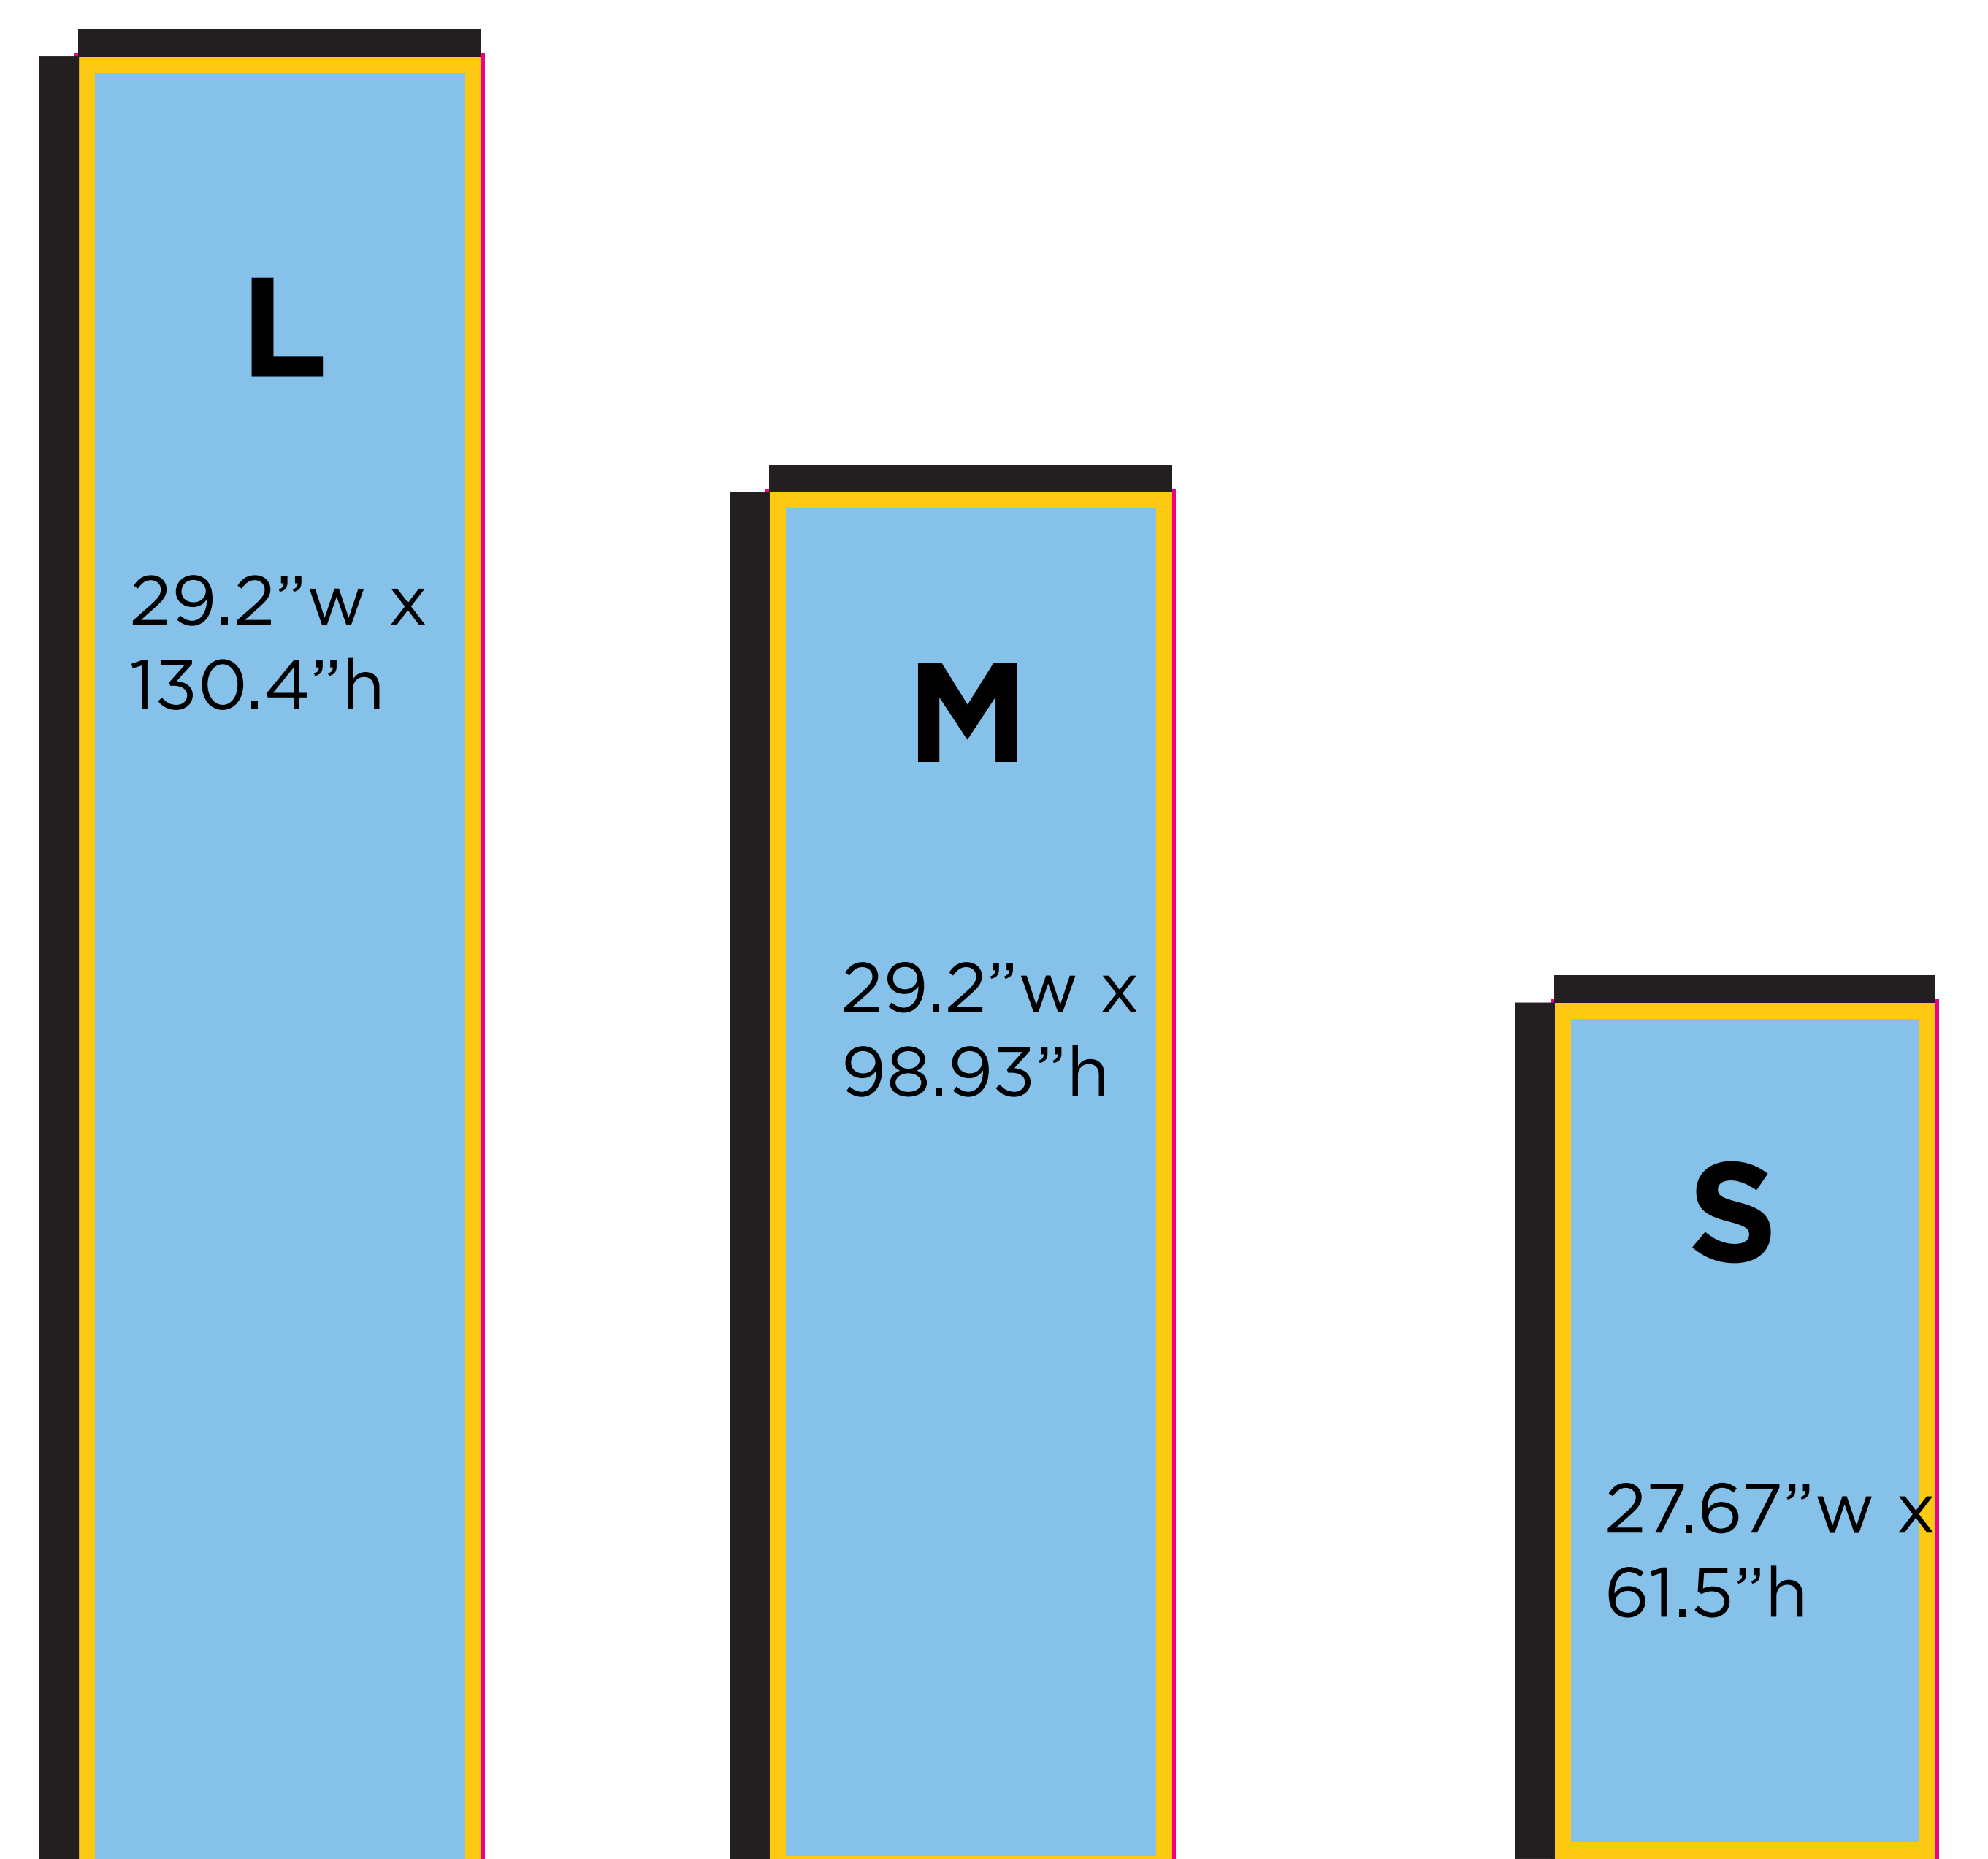

10% SCALE FLAG TEMPLATES

FILE FORMATS:

.ai, .eps, .cdr, .pdf

- These templates are all set at 10% scale to exact size
- Do not change the size or shape of the template
- Please convert all text to outlines/curves and embed all images prior to sending
- Ensure all art is CMYK or Pantone Coated
- No RGB

TEAR DROP

RECTANGULAR

FEATHER

BLADE